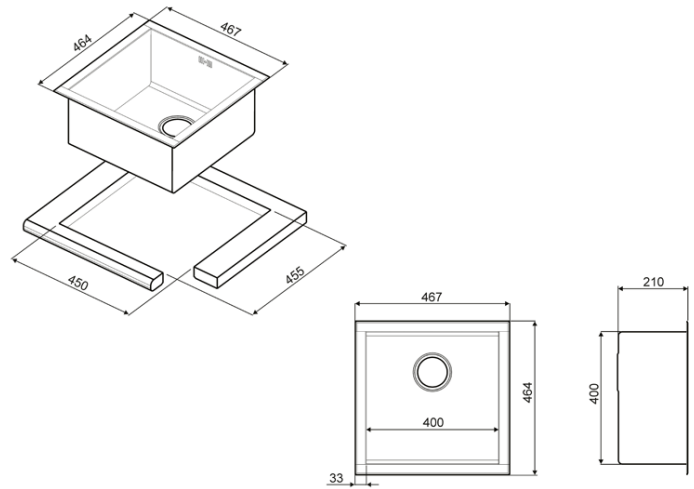

50CM "Linear" Single Bowl Ultra Low Profile Sink,
St/steel
EAN13: 8017709125639

• Bowl depth: 210mm • Bowl width: 400mm • Drain: 3.5" • Standard accessories: • Overflow • Drain • Gaskets • Fixing clips •
Dishwasher drain trap • NB: Minimum base unit required 50cm