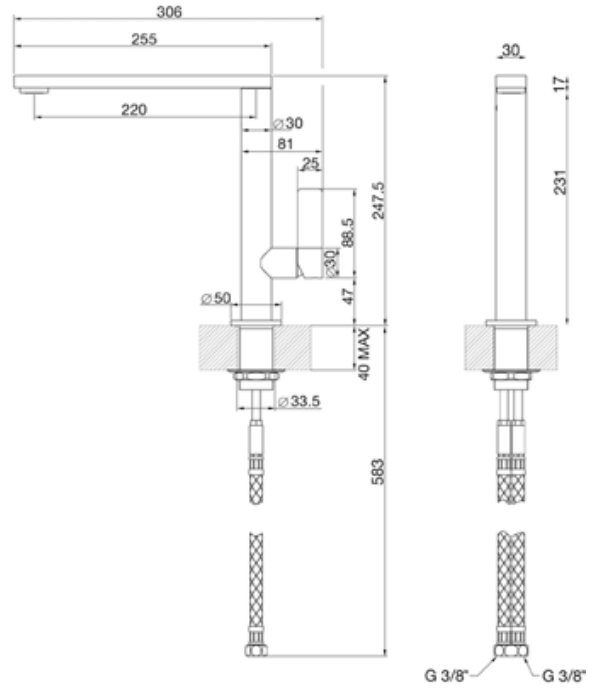

Single Lever Mixer  
EAN13: 8017709120764

- Stainless-steel finish
- Swivel spout
- Single lever mixer