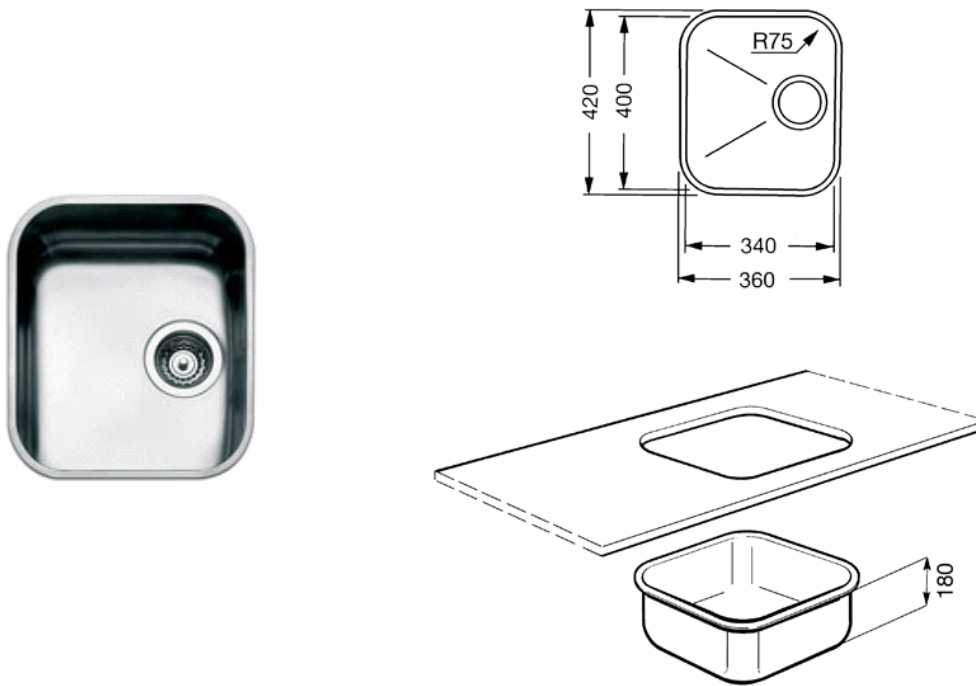

Underslung sink
EAN13: 8017709016340

• Bowl width 340 mm • Underslung sinks • Radius of curvature 75 mm • Drilling jig 72 mm • Drain: 3.5" • Bowls depths: 210mm